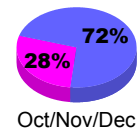

Membership Results 2008-2009

Membership 2007-2008

Month	Net Memb Goal	Actual New Memb	Actual Dropped Memb	Gain/Loss of Memb	Gain/Loss of Memb
Jul/Aug/Sep	10	45	-53	-8	-17
Oct/Nov/Dec	20	49	-75	-26	-16
Jan/Feb/Mar	50	89	-60	29	15
Apr/May/June	30	59	-82	-23	-1
Totals	110	242	-270	-28	-19

Membership Results 2008-2009

Goal, New, Dropped, Gain/Loss

Comparison of Membership Gain/Loss

Current Year Compared to the Previous Year

Gender Comparison 2008-2009

Jul/Aug/Sep

Oct/Nov/Dec

Jan/Feb/Mar

Apr/May/June

Male

Female