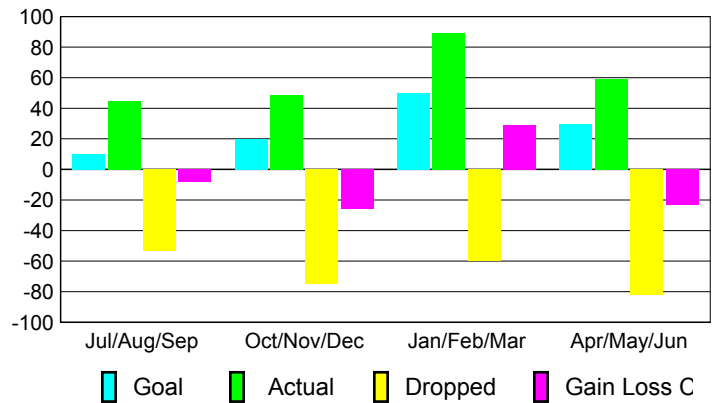

Membership Results 2008-2009

Goal, New, Dropped, Gain/Loss

Comparison of Membership Gain/Loss

Current Year Compared to the Previous Year