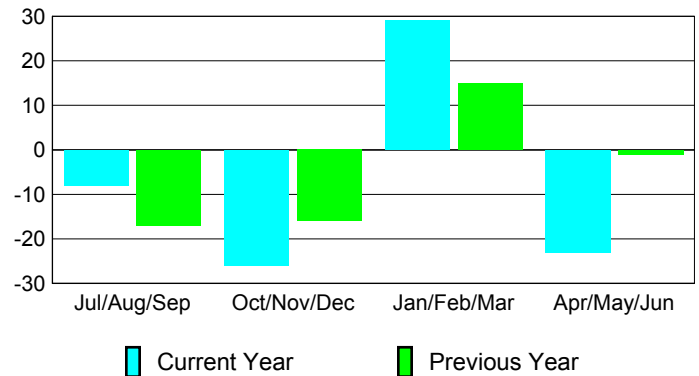

Membership Results 2008-2009

Membership 2007-2008

Month	Net Memb Goal	Actual New Memb	Actual Dropped Memb	Gain/Loss of Memb	Gain/Loss of Memb
Jul/Aug/Sep	10	45	-53	-8	-17
Oct/Nov/Dec	20	49	-75	-26	-16
Jan/Feb/Mar	50	89	-60	29	15
Apr/May/June	30	59	-82	-23	-1
Totals	110	242	-270	-28	-19

Membership Results 2008-2009

Goal, New, Dropped, Gain/Loss

Comparison of Membership Gain/Loss

Current Year Compared to the Previous Year

Gender Comparison 2008-2009

Jul/Aug/Sep

Oct/Nov/Dec

Jan/Feb/Mar

Apr/May/June

Male

Female